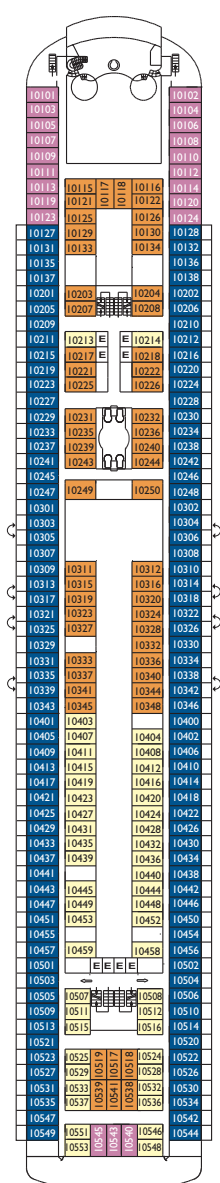

Entertainment

- Theatre on two levels
- Casino
- Disco
- Open air pool deck
- Internet Point
- Library
- Shopping Center
- Squok Club

Capriccio Bar

Grt: 75.000 t
 Length: 253 m
 Width 32 m
 Cruising speed: 22 knots
 Max speed: 24 knots

- single cabin
- H cabin for disabled guests
- ζ interconnecting cabins
- E lift

Inside cabins

- Classic** Nabucco, Bohème, Manon, Carmen, Otello, Tosca, Norma, Butterfly
- Premium** Otello, Tosca, Norma, Butterfly

DECK 12 BUTTERFLY

DECK 11 RIGOLETTO

DECK 10 NORMA

DECK 9 TOSCA

DECK 8 OTELLO

DECK 7 CARMEN

DECK 5 BOHÈME

DECK 6A MANON

DECK 4 NABUCCO