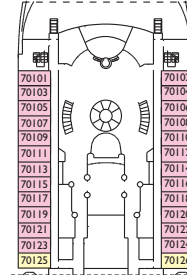

Entertainment

- Theatre on two levels
- Casino
- Disco
- Open air pool deck
- Internet Point
- Library
- Shopping Center
- Squok Club

Capriccio Bar

Grt: 75.000 t
 Length: 253 m
 Width 32 m
 Cruising speed: 22 knots
 Max speed: 24 knots

DECK 12 BUTTERFLY

DECK 11 RIGOLETTO

DECK 10 NORMA

DECK 9 TOSCA

DECK 8 OTELLO

DECK 7 CARMEN

DECK 5 BOHÈME

DECK 6A MANON

DECK 4 NABUCCO