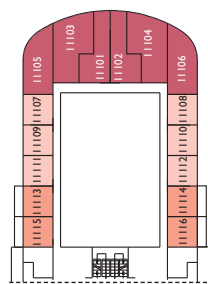

Entertainment

- Theatre on two levels
- Casino
- Disco
- Open air pool deck
- Internet Point
- Library
- Shopping Center
- Squok Club

Capriccio Bar

Grt: 75.000 t
 Length: 253 m
 Width 32 m
 Cruising speed: 22 knots
 Max speed: 24 knots

Outside cabins ocean view

- Classic** Manon, Carmen, Nabucco, Bohème
- Premium** Otello, Tosca, Norma, Butterfly

Cabins with ocean view balcony

- Classic** Tosca
- Premium** Tosca, Norma

Suites

- Mini Suite with ocean view.** Rigoletto, Butterfly
- Mini Suite with ocean view balcony.** Rigoletto
- Suite with ocean view.** Rigoletto

DECK 12 BUTTERFLY

DECK 11 RIGOLETTO

DECK 10 NORMA

DECK 9 TOSCA

DECK 8 OTELLO

DECK 7 CARMEN

DECK 5 BOHÈME

DECK 6A MANON

DECK 4 NABUCCO