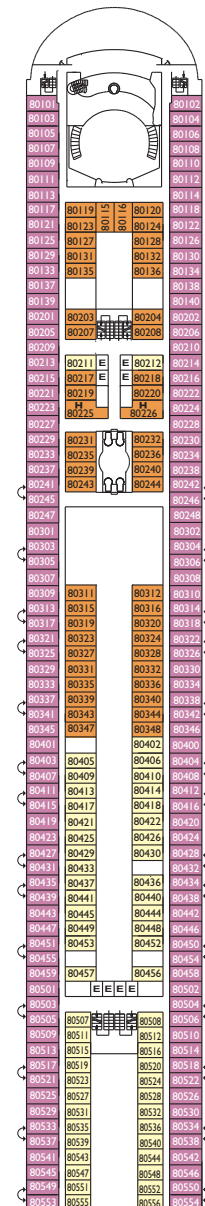

Entertainment

- Theatre on two levels
- Casino
- Disco
- Open air pool deck
- Internet Point
- Library
- Shopping Center
- Squok Club

Capriccio Bar

Grt: 75.000 t
 Length: 253 m
 Width 32 m
 Cruising speed: 22 knots
 Max speed: 24 knots

- single cabin
- H cabin for disabled guests
- ζ interconnecting cabins
- E lift

Inside cabins

- Classic** Nabucco, Bohème, Manon, Carmen, Otello, Tosca, Norma, Butterfly
- Premium** Otello, Tosca, Norma, Butterfly

DECK 12 BUTTERFLY

DECK 11 RIGOLETTO

DECK 10 NORMA

DECK 9 TOSCA

DECK 8 OTELLO

DECK 7 CARMEN

DECK 5 BOHÈME

DECK 6A MANON

DECK 4 NABUCCO