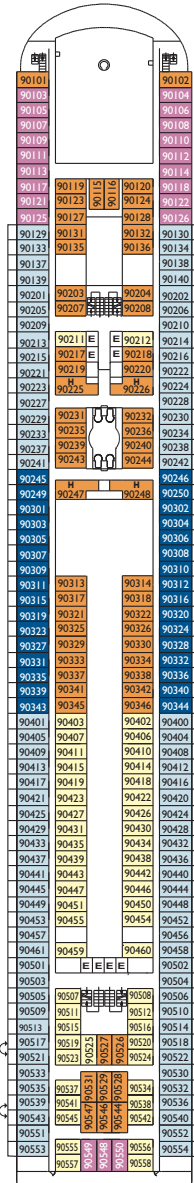

Entertainment

- Theatre on two levels
- Casino
- Disco
- Open air pool deck
- Internet Point
- Library
- Shopping Center
- Squok Club

Capriccio Bar

Grt: 75.000 t
 Length: 253 m
 Width 32 m
 Cruising speed: 22 knots
 Max speed: 24 knots

- single cabin
- H cabin for disabled guests
- ζ interconnecting cabins
- E lift

Inside cabins

- Classic** Nabucco, Bohème, Manon, Carmen, Otello, Tosca, Norma, Butterfly
- Premium** Otello, Tosca, Norma, Butterfly

DECK 12 BUTTERFLY

DECK 11 RIGOLETTO

DECK 10 NORMA

DECK 9 TOSCA

DECK 8 OTELLO

DECK 7 CARMEN

DECK 5 BOHÈME

DECK 6A MANON

DECK 4 NABUCCO