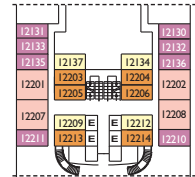

Entertainment

- Theatre on two levels
- Casino
- Disco
- Open air pool deck
- Internet Point
- Library
- Shopping Center
- Squok Club

Capriccio Bar

Grt: 75.000 t
 Length: 253 m
 Width 32 m
 Cruising speed: 22 knots
 Max speed: 24 knots

Outside cabins ocean view

- Classic** Manon, Carmen, Nabucco, Bohème
- Premium** Otello, Tosca, Norma, Butterfly

Cabins with ocean view balcony

- Classic** Tosca
- Premium** Tosca, Norma

Suites

- Mini Suite with ocean view.** Rigoletto, Butterfly
- Mini Suite with ocean view balcony.** Rigoletto
- Suite with ocean view.** Rigoletto

DECK 12 BUTTERFLY

DECK 11 RIGOLETTO

DECK 10 NORMA

DECK 9 TOSCA

DECK 8 OTELLO

DECK 7 CARMEN

DECK 5 BOHÈME

DECK 6A MANON

DECK 4 NABUCCO