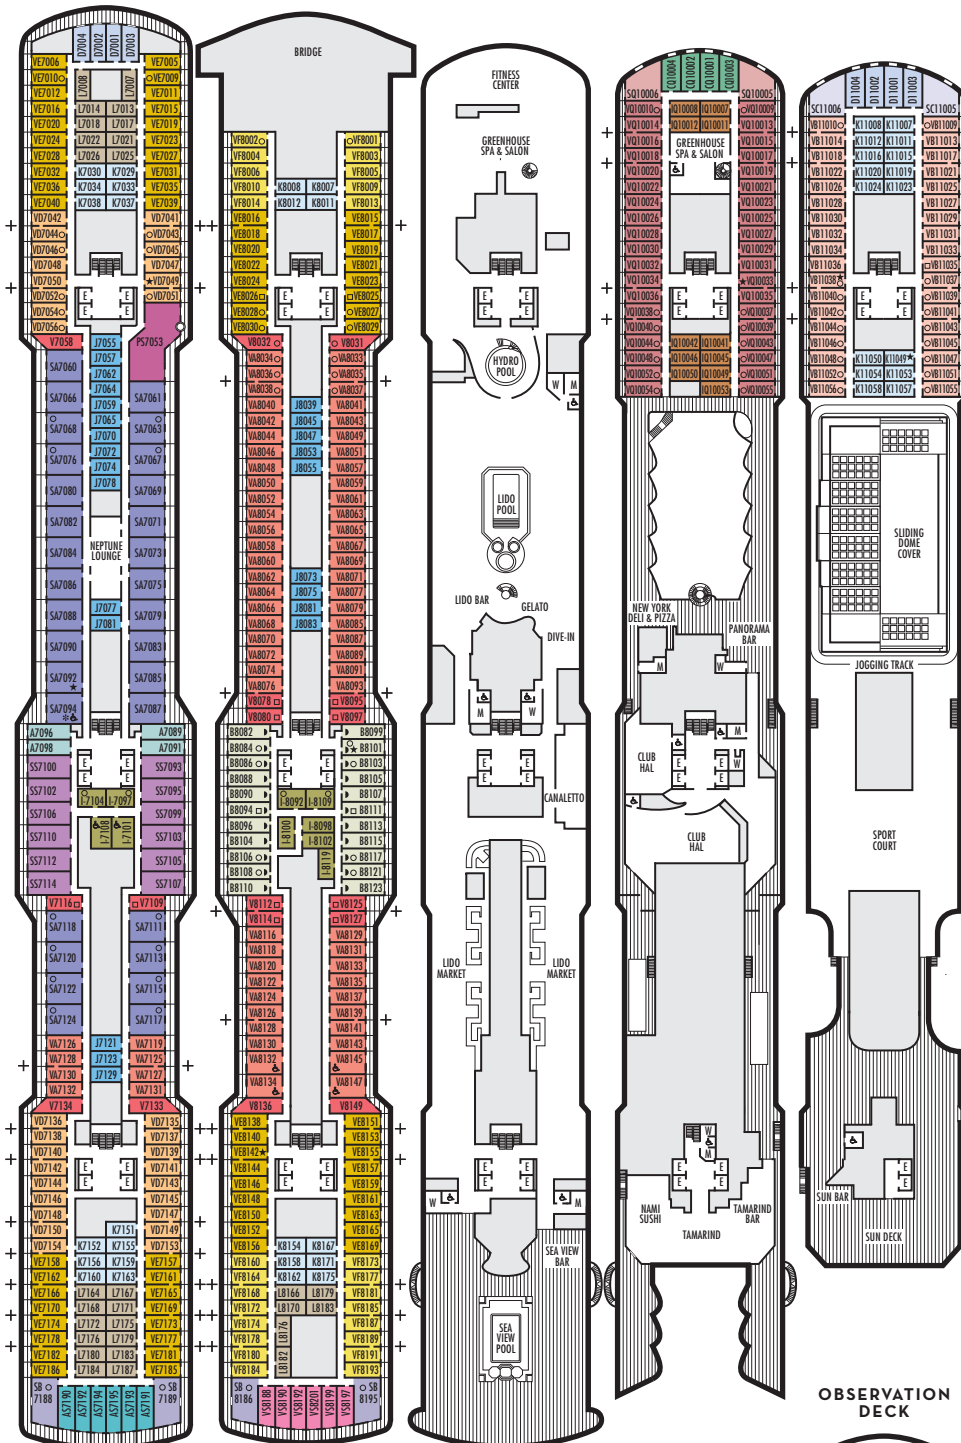

AS A B BC

Vista Suites: 2 lower beds convertible to 1 queen-size bed, shower, sitting area, private verandah, refrigerator, floor-to-ceiling windows.

VERANDAH STATEROOMS

VQ VS V VA VB VC VD VE VF VH
Verandah: 2 lower beds convertible to 1 queen-size bed, shower, sitting area, private verandah, floor-to-ceiling windows. All VH-category staterooms have partially obstructed views.

OCEAN-VIEW STATEROOMS

FA FB
Family: 2 lower beds convertible to 1 queen-size bed, 1 sofa bed for 2 persons & 1 upper bed. 2 bathrooms — one with bathtub, shower, sink & toilet; one with shower & sink.

CQ C D E F
Large: 2 lower beds convertible to 1 queen-size bed, shower.

OO
Single: 1 lower bed, shower.

INTERIOR STATEROOMS

IQ I J K L N
Large or Standard: 2 lower beds convertible to 1 queen-size bed, shower.

Spa Suites and Staterooms. Opt for the serenity of a Spa Suite or Stateroom, featuring modern spa amenities.