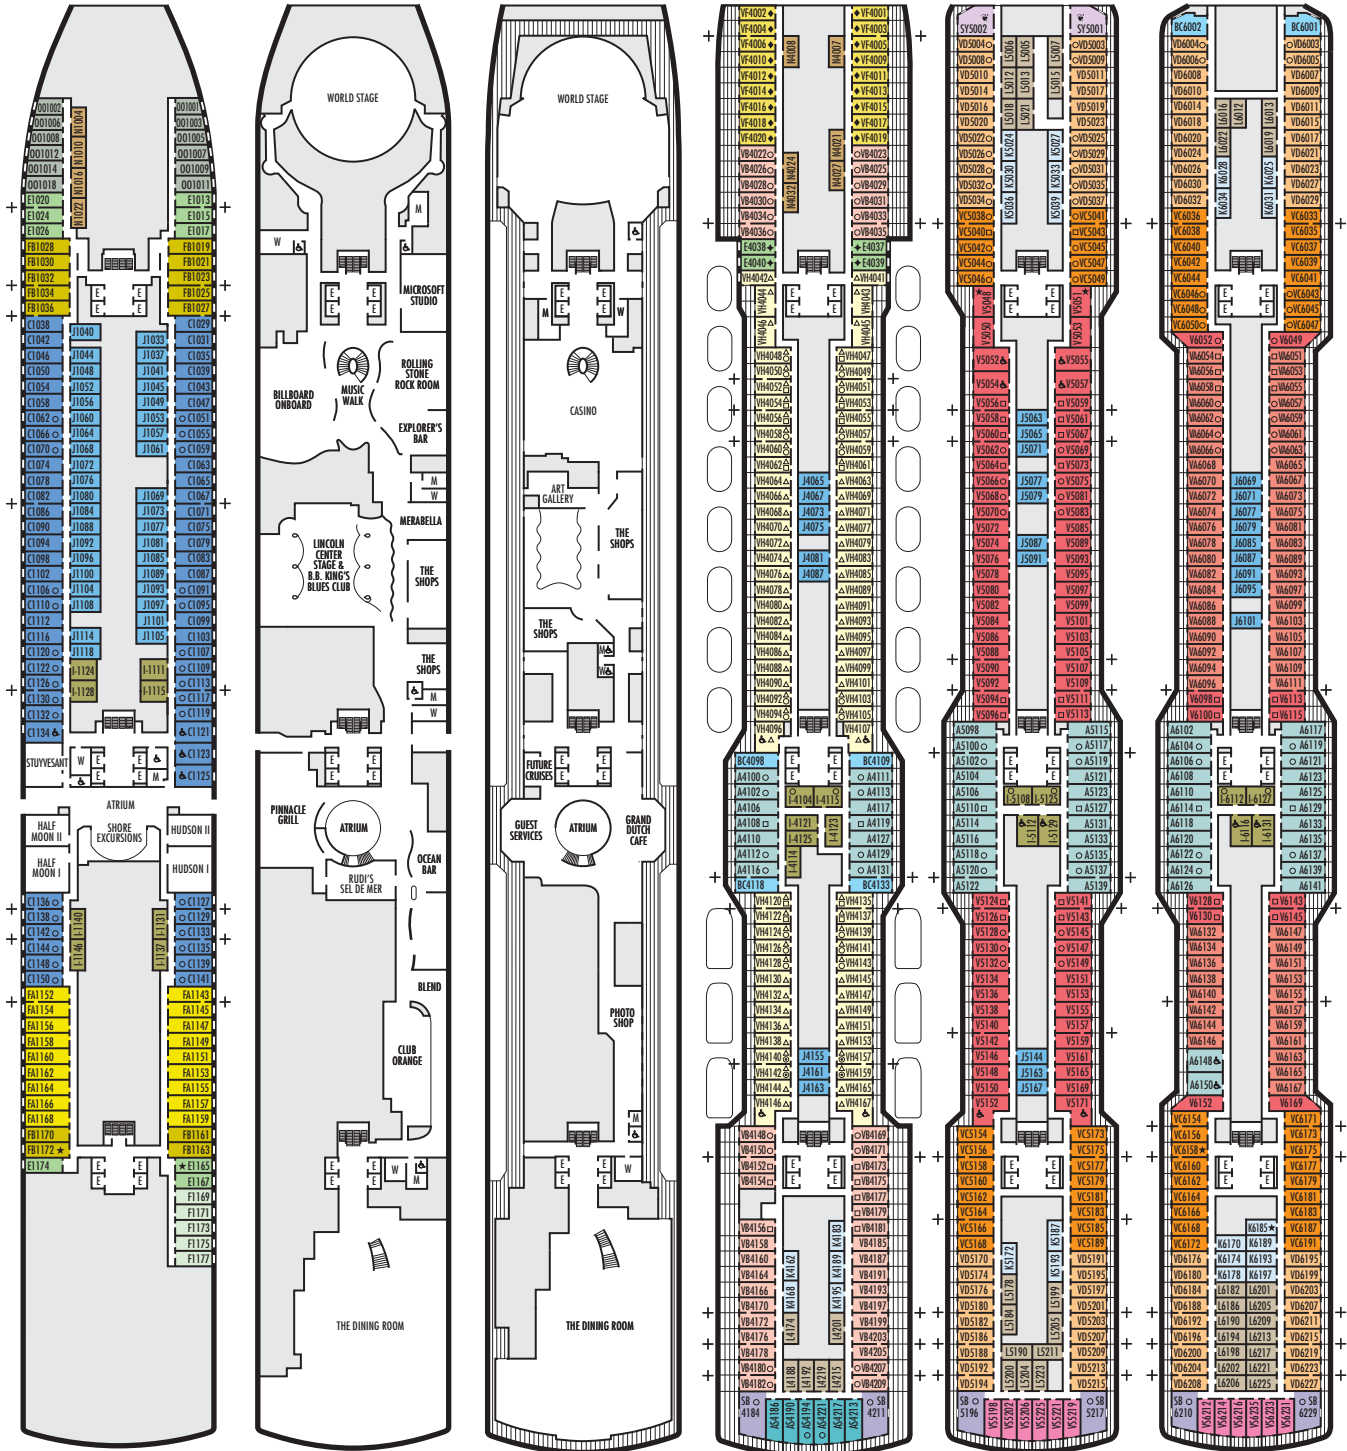

MAIN DECK
Staterooms 1001–1177

PLAZA DECK

PROMENADE DECK

BEETHOVEN DECK
Staterooms 4001–4221

GERSHWIN DECK
Staterooms 5001–5225

MOZART DECK
Staterooms 6001–6235

- STATEROOM SYMBOL LEGEND**
- Quad (2 lower beds, 1 sofa bed, 1 upper)
 - ⊙ Triple (2 lower beds, 1 upper)
 - Triple (2 lower beds, 1 sofa bed)
 - ⊕ Double (2 lower beds convertible to 1 king-size bed, no Murphy bed, no sofa bed)
 - △ Partially obstructed view
 - + Connecting rooms
 - ◆ Floor-to-ceiling windows
 - ✱ Shower only
 - ▮ Uncovered verandah
 - ◆ Staterooms have solid steel verandah railings instead of clear-view Plexiglas® railings

- ACCESSIBILITY STATEROOM SYMBOL LEGEND**
- ♿ Suites SA7094, A6150 & A6148, and staterooms VA8147, VA8145, VA8134, VA8132, I-7108, I-7101, I-6131, I-6116, V5171, V5152, I-5129, I-5112, V5057, V5055, V5054, V5052, VH4167, VH4146, VH4107, VH4096, C1134, C1125, C1123, C1121 are fully accessible, roll-in shower only
 - ★ Suites B8101 & SA7092 and staterooms K11049, VB11038, VQ10033, VE8142, VD7049, K6185, VC6158, V5051, V5048, FB1172 & E1165 are ambulatory accessible, shower only with small step, step into bathroom, standard interior and exterior door size

- SHIP SPECIFICATIONS & FACILITIES**
- 2,650 Guests
 - 1,036 Crew
 - 99,500 Gross Tons
 - 975 Feet Long
 - 13 Guest Decks
 - Wrap-around Promenade Deck
 - 12 Restaurants & Cafes
 - 7 Entertainment Venues
 - 8 Lounges/Bars
 - 2 Outdoor Swimming Pools (one with sliding glass roof)
 - Spa & Salon
 - Fitness Center
 - Suite Lounge
 - Duty-free Shops
 - Library/Internet Cafe
 - On-board Wi-Fi Access
 - Casino
 - Sport Courts

OCEAN-VIEW STATEROOMS

FA FB
Family: 2 lower beds convertible to 1 queen-size bed, 1 sofa bed for 2 persons & 1 upper bed. 2 bathrooms — one with bathtub, shower, sink & toilet; one with shower & sink.

CQ C D E F
Large: 2 lower beds convertible to 1 queen-size bed, shower.